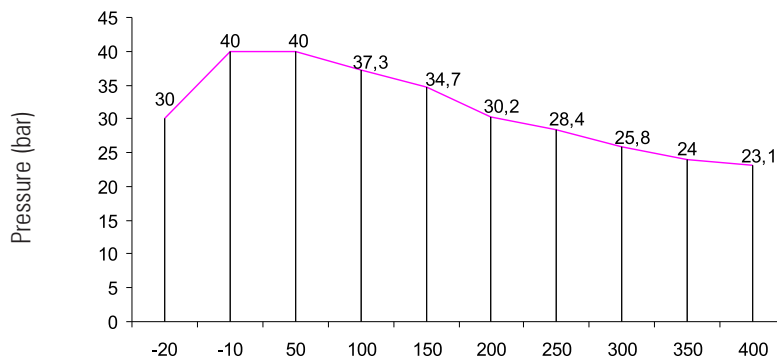

### PRESSURE-TEMPERATURE RATINGS

Allowed working conditions range  
PN6 EN-GJL-250

Allowed working conditions range  
PN16 EN-GJL-250

Allowed working conditions range  
PN16 EN-GJL-400-18-LT

### PRESSURE-TEMPERATURE RATINGS

Allowed working conditions range  
PN25 EN-GJS-400-18-LT

Allowed working conditions range  
PN40 GP24GH 1.0619