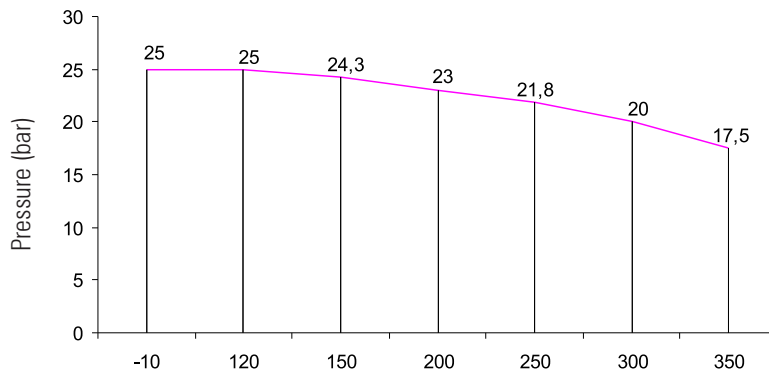

### PRESSURE-TEMPERATURE RATINGS

Allowed working conditions range  
PN6 EN-GJL-250

Allowed working conditions range  
PN16 EN-GJL-250

Allowed working conditions range  
PN16 EN-GJL-400-18-LT

### PRESSURE-TEMPERATURE RATINGS

Allowed working conditions range  
PN25 EN-GJS-400-18-LT

Allowed working conditions range  
PN40 GP24GH 1.0619