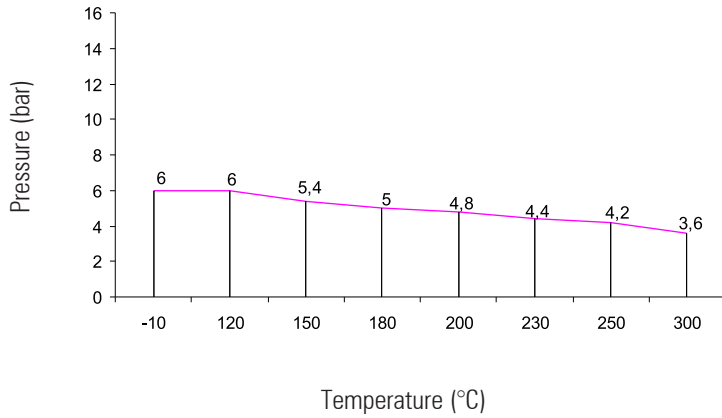

### PRESSURE-TEMPERATURE RATINGS

Allowed working conditions range  
PN6 EN-GJL-250

Allowed working conditions range  
PN16 EN-GJL-250

Allowed working conditions range  
PN16 EN-GJL-400-18-LT

### PRESSURE-TEMPERATURE RATINGS

Allowed working conditions range  
PN25 EN-GJS-400-18-LT

Allowed working conditions range  
PN40 GP24GH 1.0619