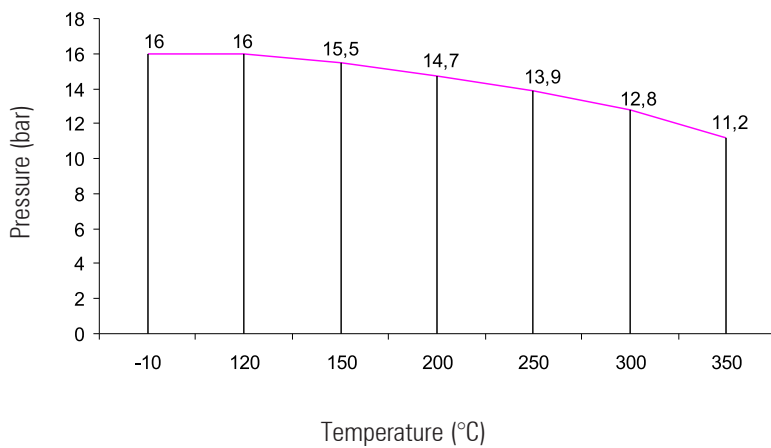

### PRESSURE-TEMPERATURE RATINGS

Allowed working conditions range  
PN6 EN-GJL-250

Allowed working conditions range  
PN16 EN-GJL-250

Allowed working conditions range  
PN16 EN-GJL-400-18-LT

### PRESSURE-TEMPERATURE RATINGS

Allowed working conditions range  
PN25 EN-GJS-400-18-LT

Allowed working conditions range  
PN40 GP24GH 1.0619