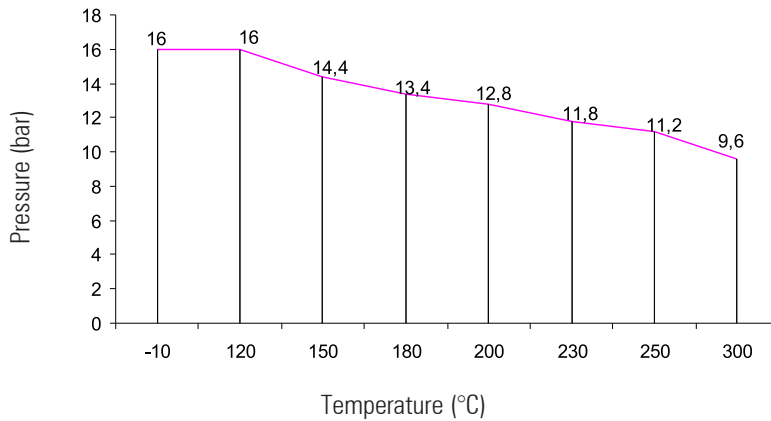

### PRESSURE-TEMPERATURE RATINGS

Allowed working conditions range  
PN6 EN-GJL-250

Allowed working conditions range  
PN16 EN-GJL-250

Allowed working conditions range  
PN16 EN-GJL-400-18-LT

### PRESSURE-TEMPERATURE RATINGS

Allowed working conditions range  
PN25 EN-GJS-400-18-LT

Allowed working conditions range  
PN40 GP24GH 1.0619